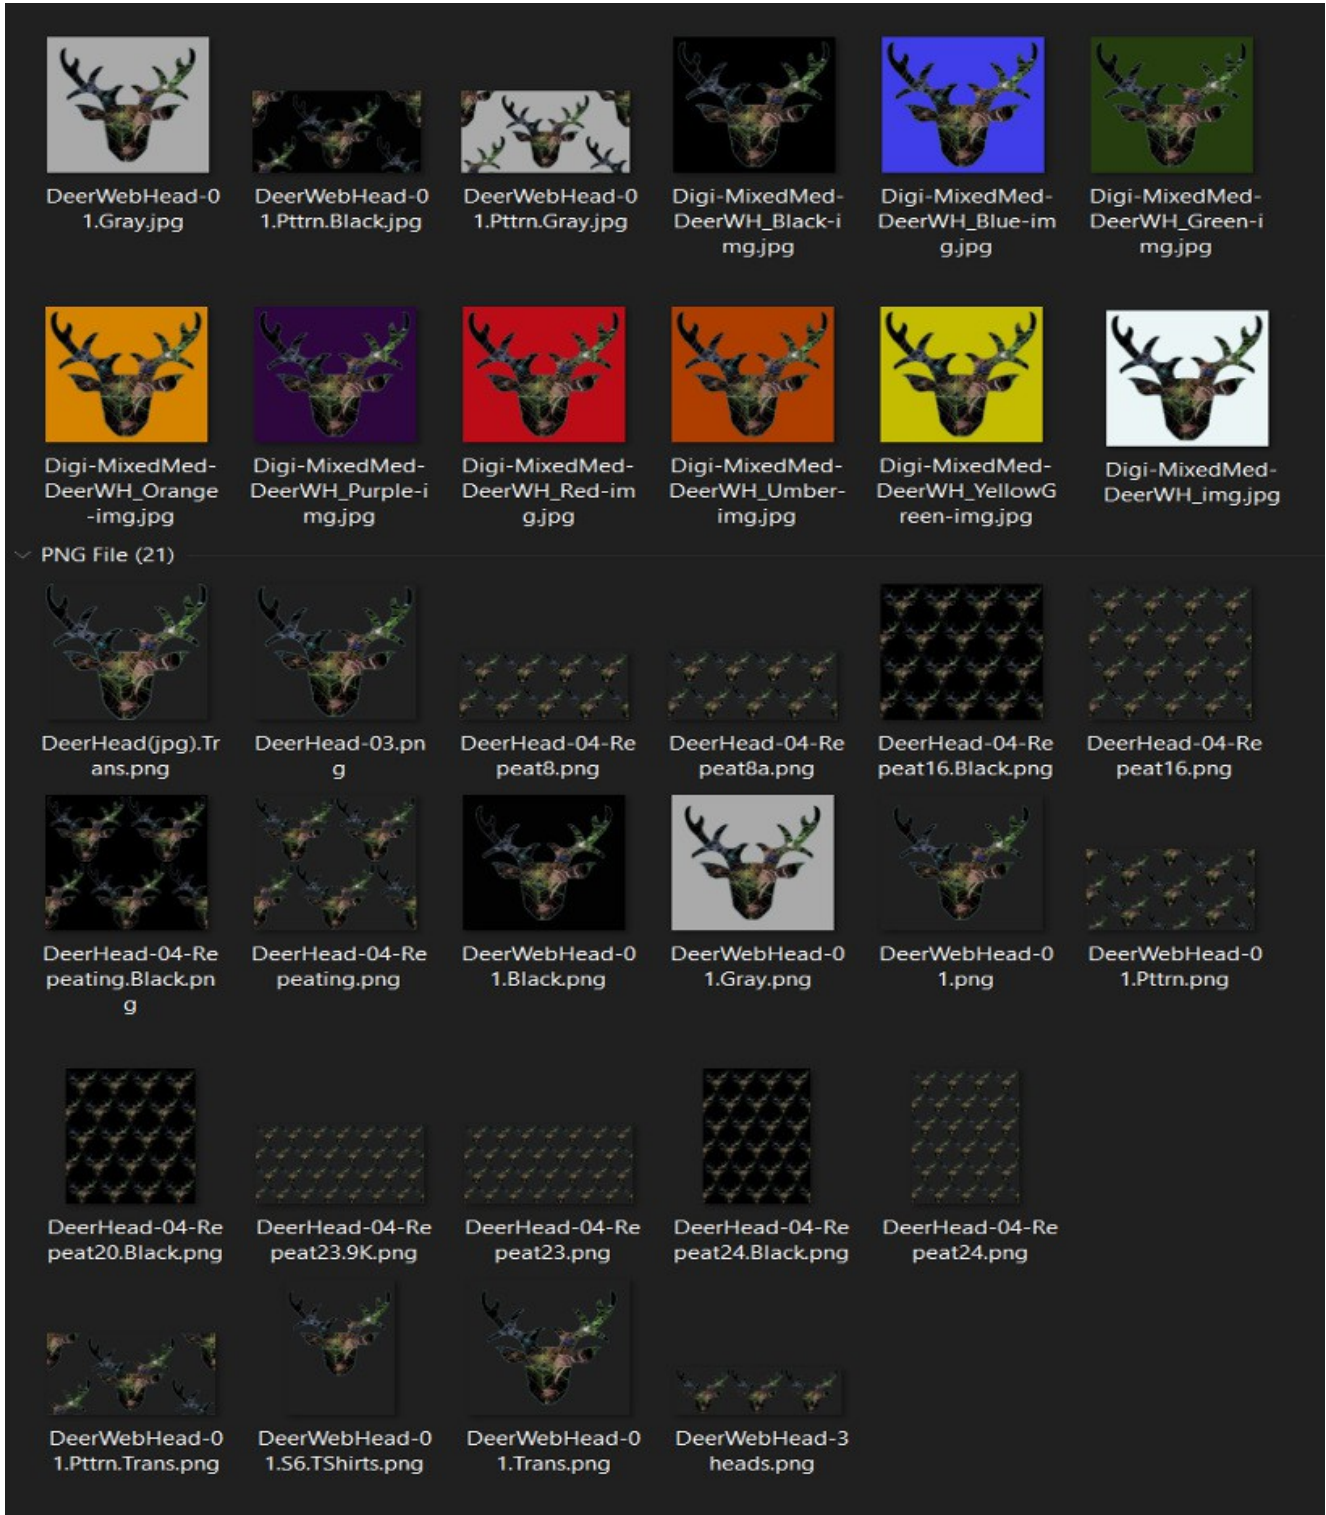

AVAILABILITY

This product is available in Second Life (SL) and Real Life (RL). RL products are provided by third-party on-demand companies including RedBubble.com, Society6.com, Spoonflower.com and others

Complete Set of Deer WebHeads